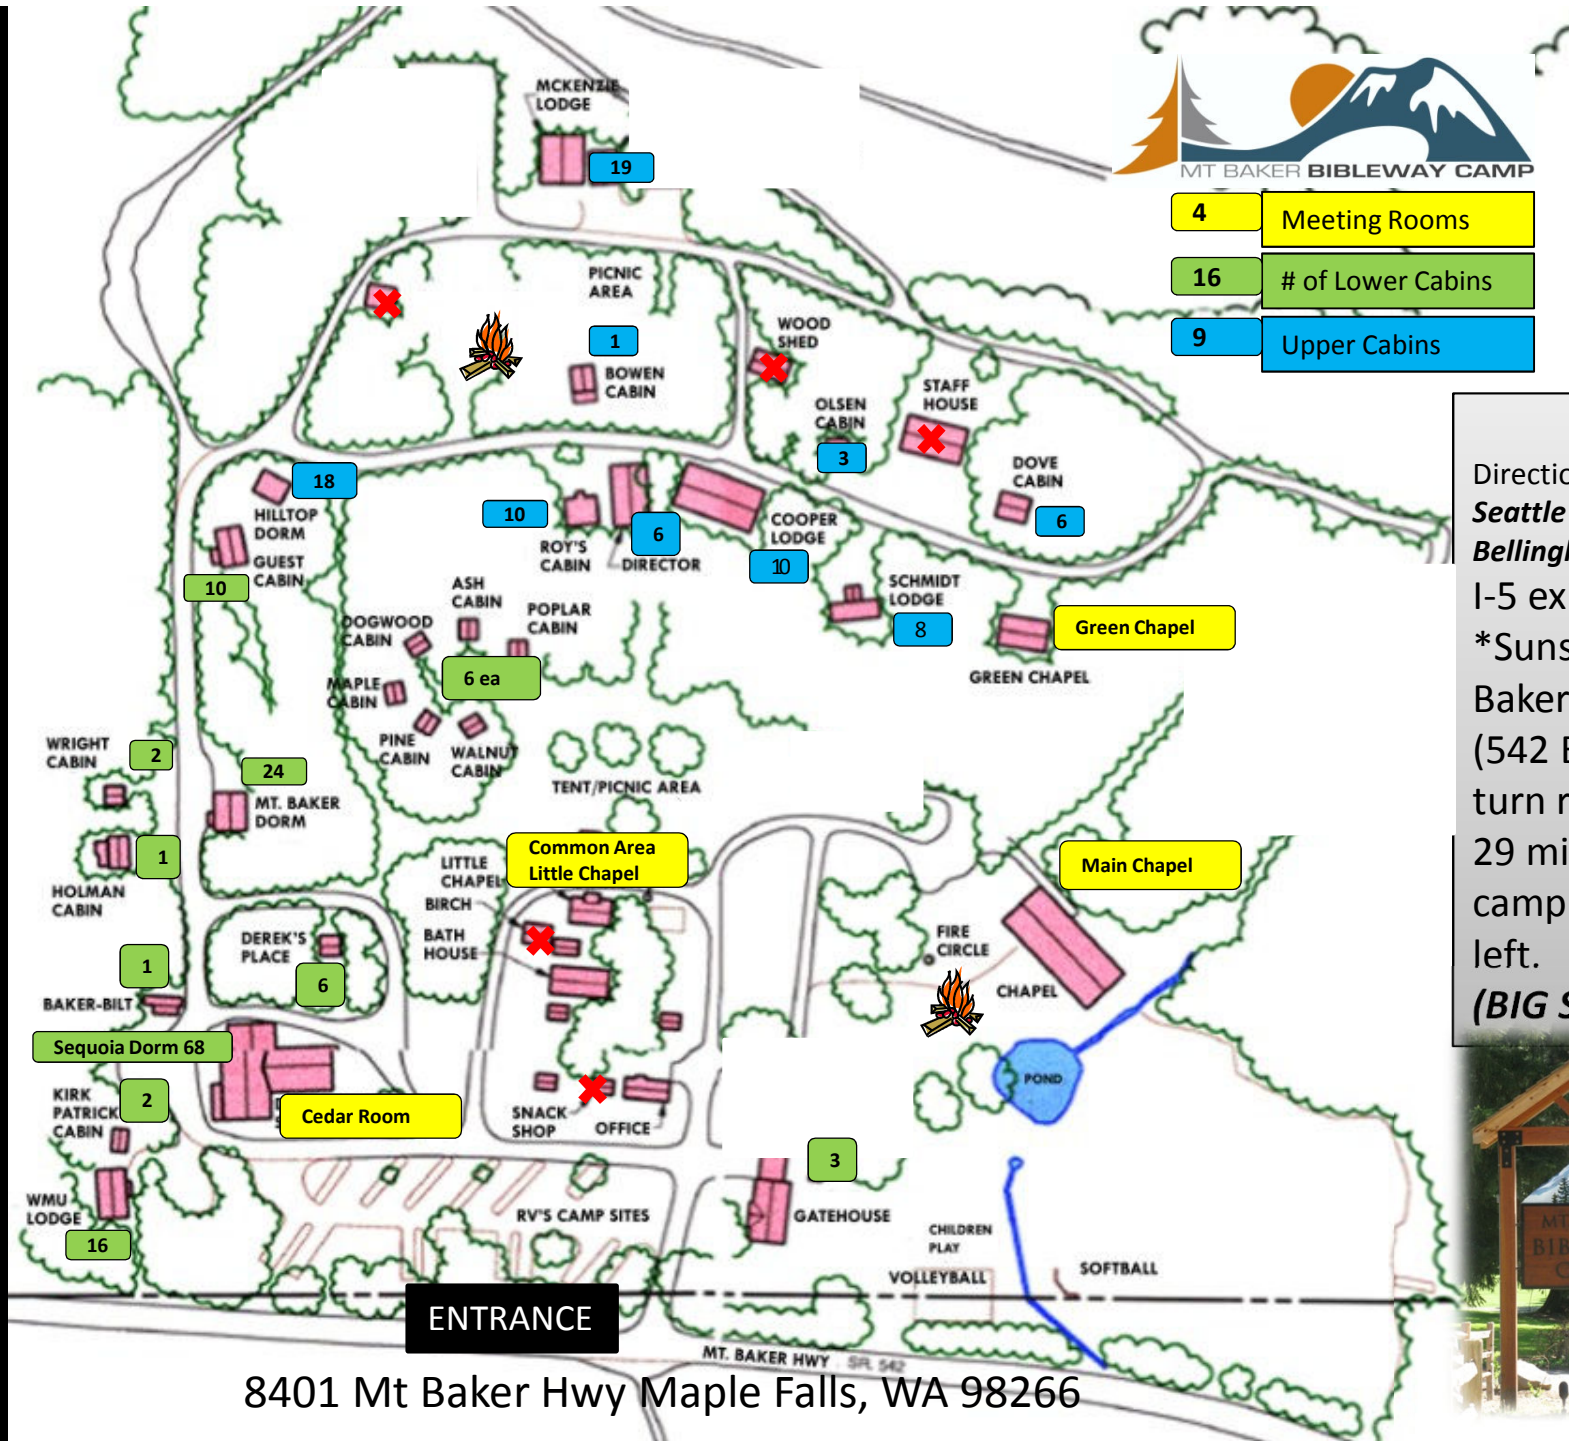

Welcome to Mt Baker Camp!

Directions: (From) *Seattle* or *Bellingham* take: I-5 exit 255 *Sunset/Mt Baker Hwy (542 East) turn right, go 29 miles – camp on the left. **(BIG SIGN)**

8401 Mt Baker Hwy Maple Falls, WA 98266